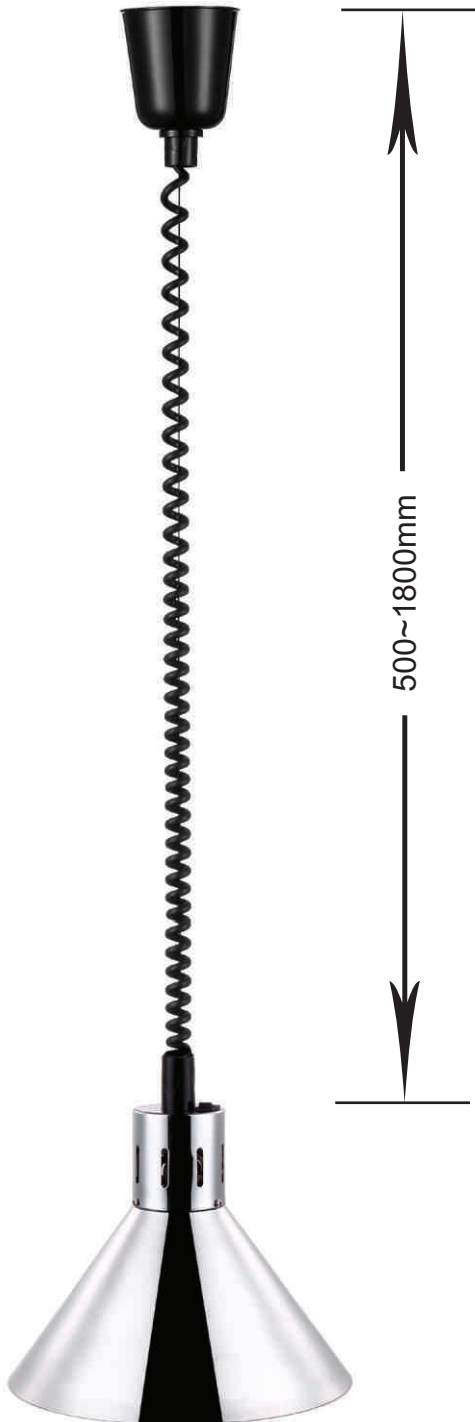

Heat Lamp Shade A-Type

500~1800mm

SD800-177

(Iron Plated)

Lamp Cover: 21.6×26.7cm

Fixing Seat: 9.5×Φ9.8cm

Dimension: Spring 50~180cm

Volts: 220~240V/50Hz

Color: Gold

(Bulb not included)