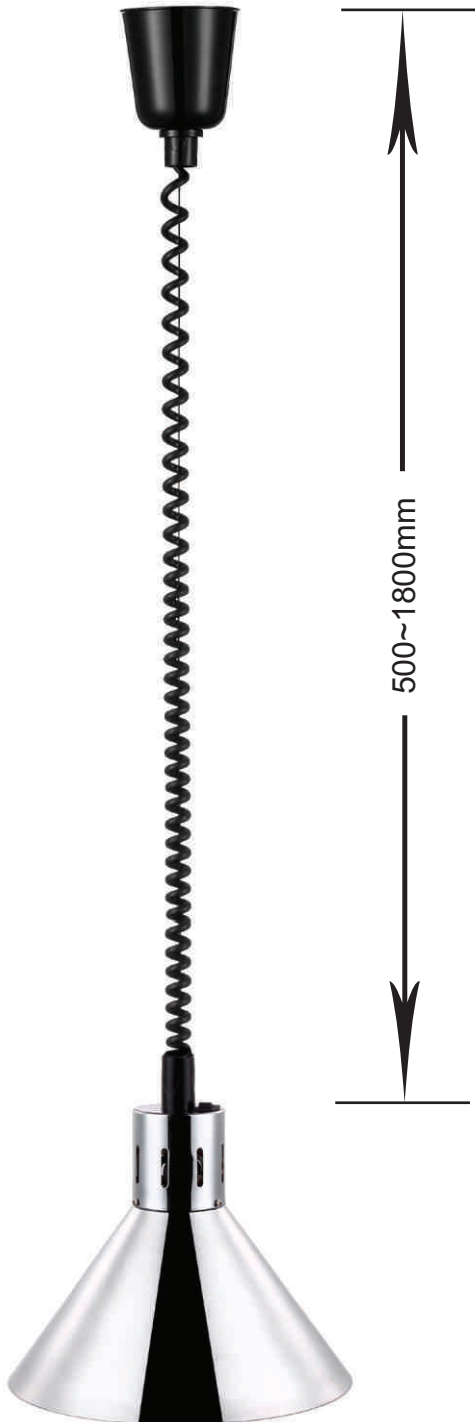

Heat Lamp Shade A-Type