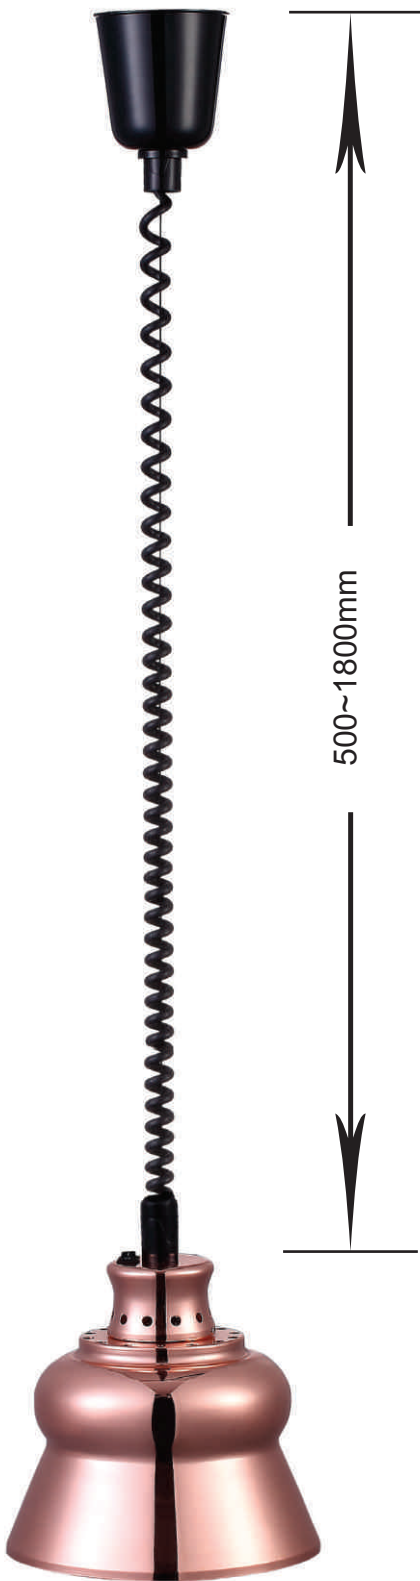

**SD800-103**  
**(Iron Plated)**

**Lamp Cover:** 21.5×22.8cm  
**Fixing Seat:** 9.5xΦ9.8cm  
**Dimension:** Spring 50~180cm  
**Volts:** 220~240V/50Hz  
**Color:** Platinum  
**(Bulb not included)**

**SD800-106**  
**(Iron Plated)**

**Lamp Cover:** 21.5×22.8cm  
**Fixing Seat:** 9.5xΦ9.8cm  
**Dimension:** Spring 50~180cm  
**Volts:** 220~240V/50Hz  
**Color:** Space Gray  
**(Bulb not included)**

## Heat Lamp Shade M-Type

**SD800-176  
(Iron Plated)**

**Lamp Cover:** 21.5×22.8cm  
**Fixing Seat:** 9.5×Φ9.8cm  
**Dimension:** Spring 50~180cm  
**Volts:** 220~240V/50Hz  
**Color:** Gold  
**(Bulb not included)**

**SD800-247  
(Iron Plated)**

**Lamp Cover:** 21.5×22.8cm  
**Fixing Seat:** 9.5×Φ9.8cm  
**Dimension:** Spring 50~180cm  
**Volts:** 220~240V/50Hz  
**Color:** Copper  
**(Bulb not included)**