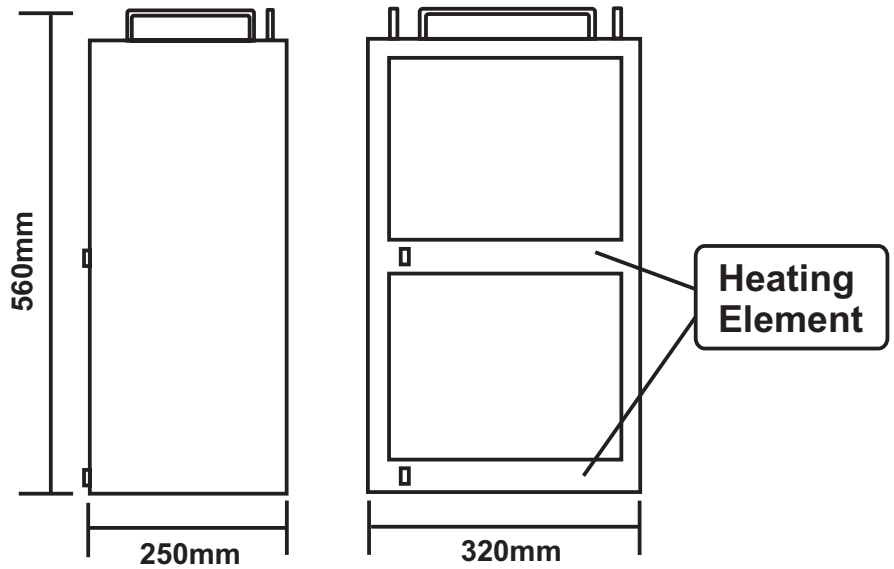

Cup Warmer

| | |
|------------------------|------------------|
| Model | BC600-102 |
| Description | Cup Warmer |
| Volts | 220~240V/50Hz |
| Power (W) | 140 |
| Material | #201 |
| Dimensions (mm) | 320x320x560 |
| N.W. (kg) | 10.2 |
| Certificate | CE |