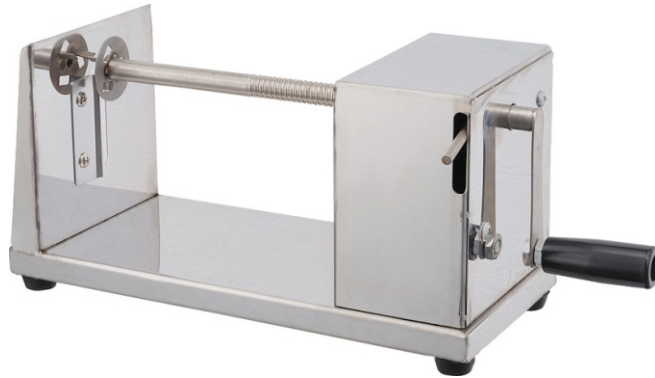

# Potato Slicer

**FP900-100**

**FP800-106**

Model	FP900-100	FP800-106
Description	Manual Potato Slicer	Electric Potato Slicer
Volts	-	220~240V/50Hz
Power(W)	-	40
N.W. (kg)	1.5	6.1
Dimensions(mm)	260x140x140	465x160x180