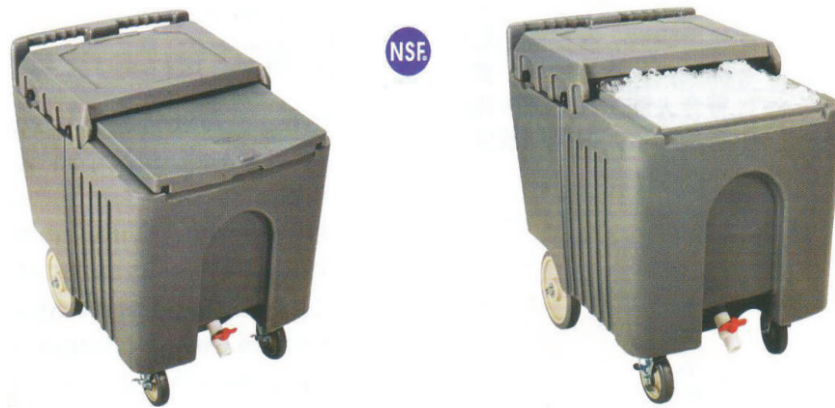

Sliding Ice Caddy

Product Features

- Whenever in indoor or out doors, in heat or humidity, this ice caddy keep cold and hold ice cold for several days!
- The PE material body and thick foam insulation provide durability and long lasting ice storage.
- The unique sliding lid help reduce the risk of cross contamination.
- Recessed well and drain shelf keep ice out of water, extending storage times.
- Recessed handle on front end for convenient moving or lifting.
- Only installation, no assembly.

Model	FCL01-SL1
Description	Sliding Ice Caddy
Capacity(L)	110
Weight Capacity(Ice)	57kg
Material	PE、 PU
Colour	Brown
Dimensions(mm)	585x800x745
N.W. (kg)	5.99