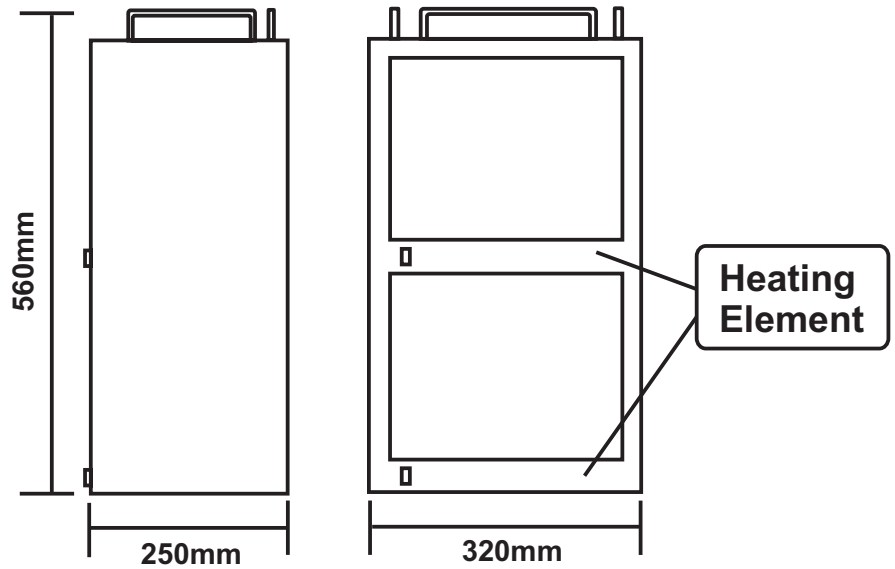

Cup Warmer

Model	BC600-102
Description	Cup Warmer
Volts	220~240V/50Hz
Power (W)	140
Material	#201
Dimensions (mm)	320x320x560
N.W. (kg)	10.2
Certificate	CE